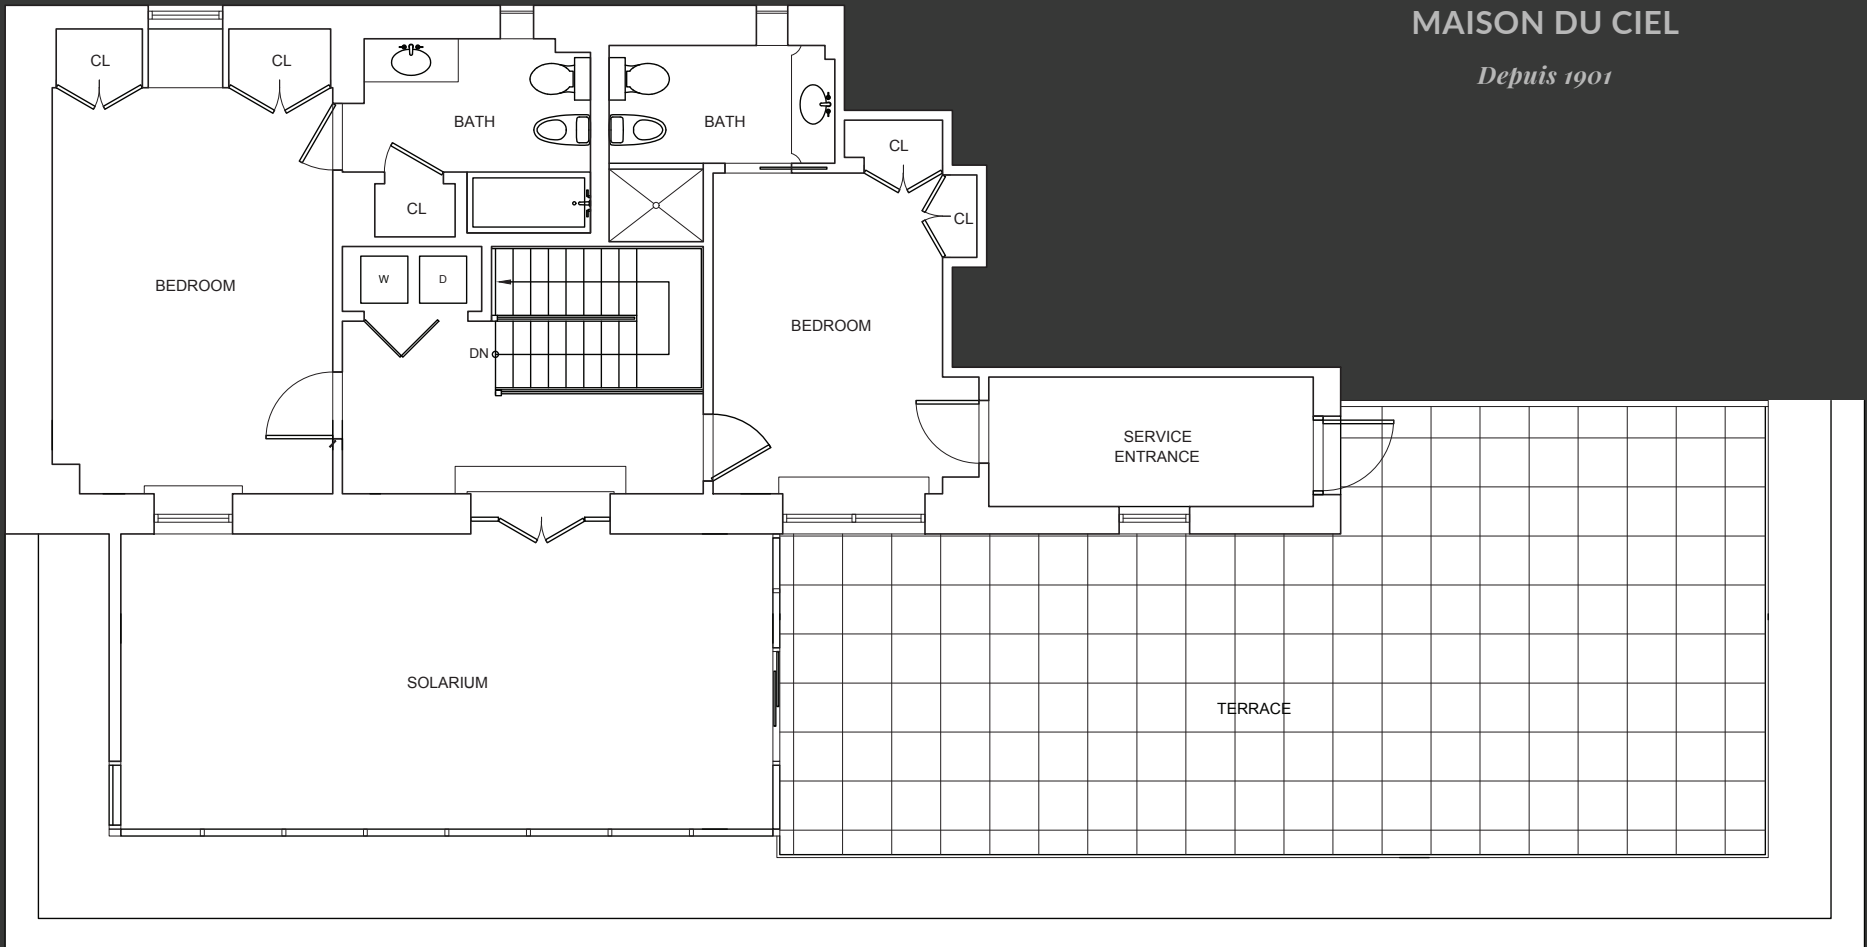

# THE LEONORI DUPLEX

MAISON DU CIEL

*Depuis 1901*

Open Northern Views

Central Park Views

## LOWER LEVEL - EXISTING LAYOUT

PRESENTED BY REBA MILLER, LICENSED REAL ESTATE BROKER • 646-210-3177 • RPMILLER@RPMILLERGROUP.COM

# THE LEONORI DUPLEX

MAISON DU CIEL

*Depuis 1901*

Central Park Views

Open Northern Views