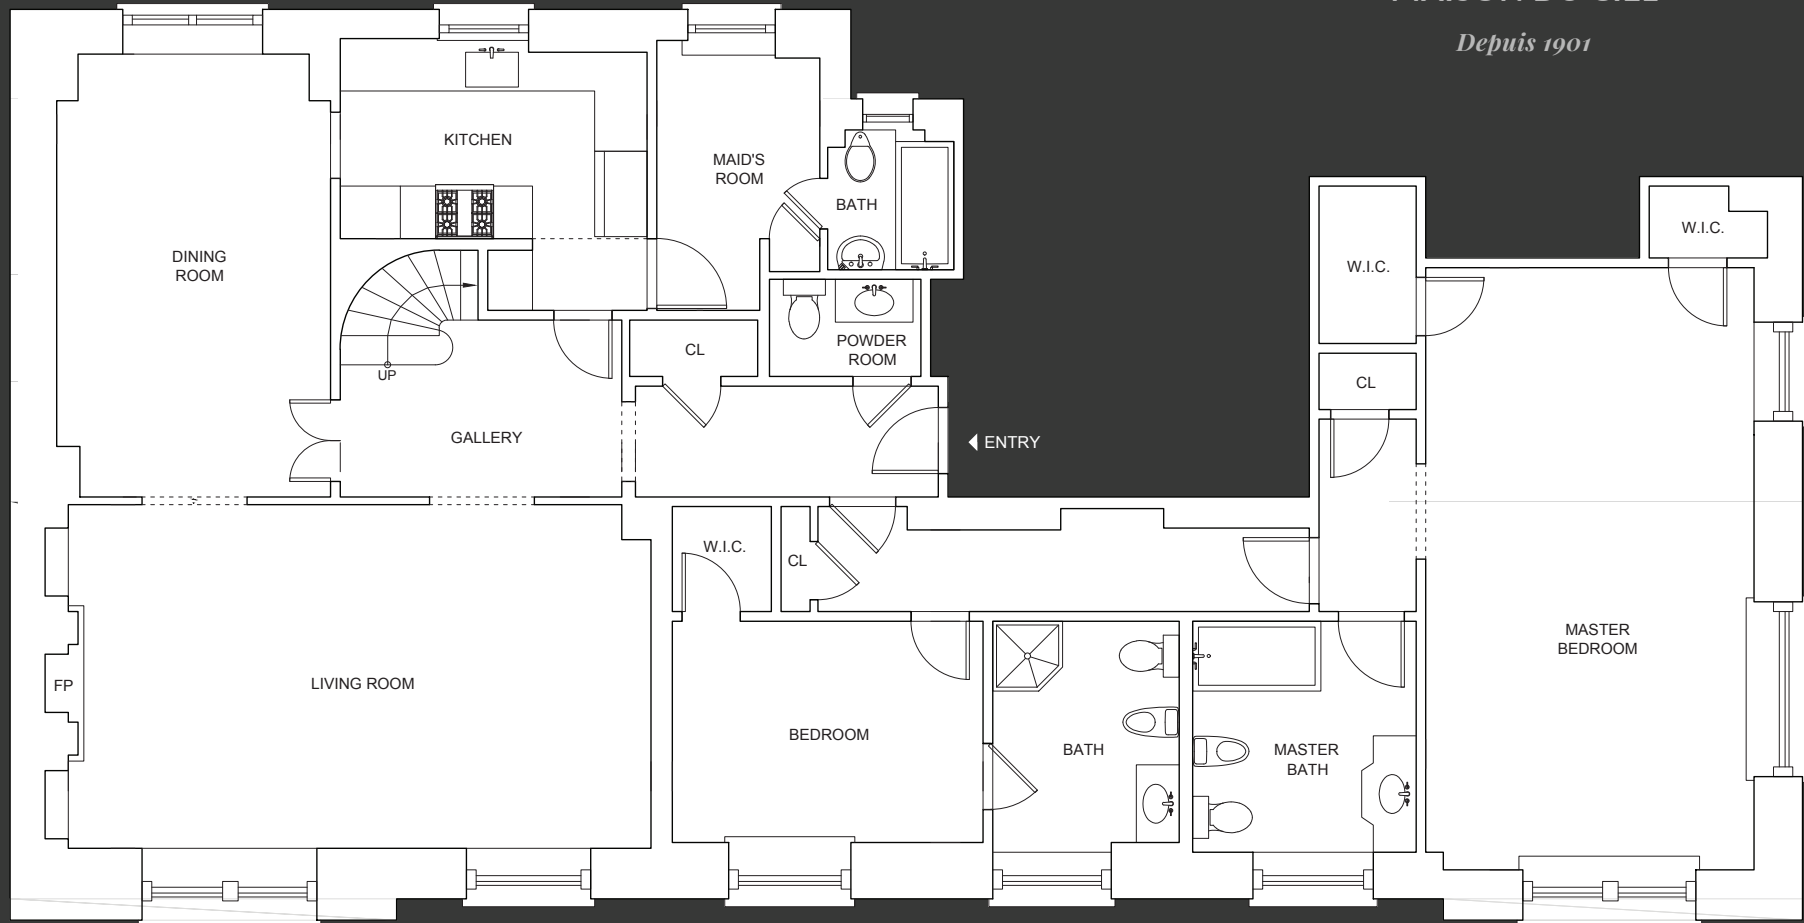

# THE LEONORI DUPLEX

MAISON DU CIEL

*Depuis 1901*

Open Northern Views

Central Park Views

## LOWER LEVEL - EXISTING LAYOUT

PRESENTED BY REBA MILLER, LICENSED REAL ESTATE BROKER • 646-210-3177 • RPMILLER@RPMILLERGROUP.COM

# THE LEONORI DUPLEX

MAISON DU CIEL

*Depuis 1901*

Central Park Views

Open Northern Views